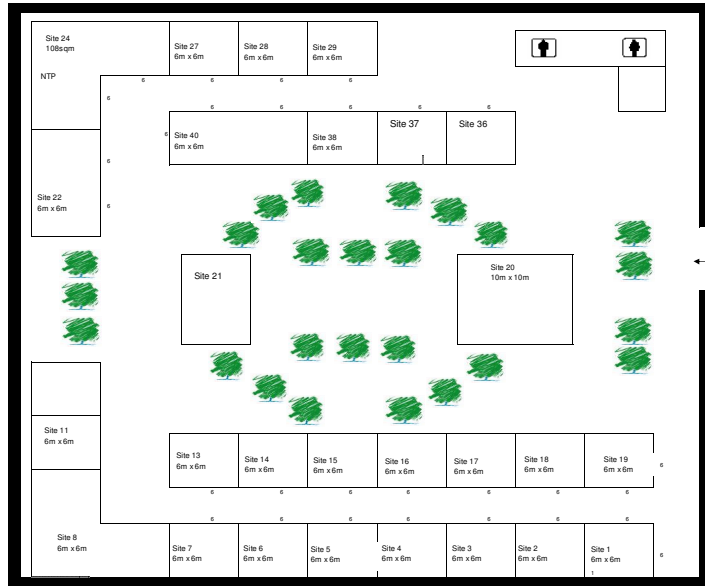

INFRASTRUCTURE AUSTRALIA 2008 - ADELAIDE FLOOR PLAN (OUTDOOR)