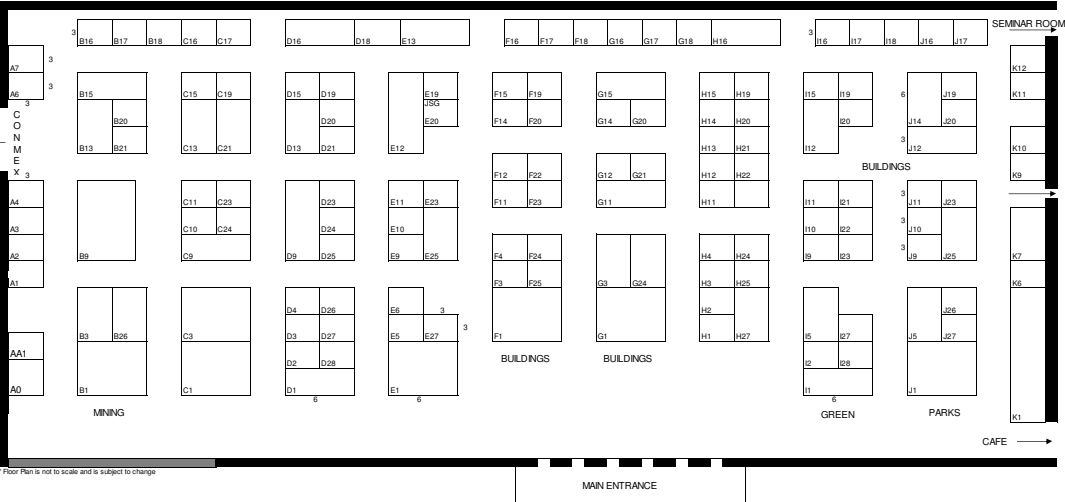

INFRASTRUCTURE AUSTRALIA 2008 - ADELAIDE FLOOR PLAN (INDOOR)